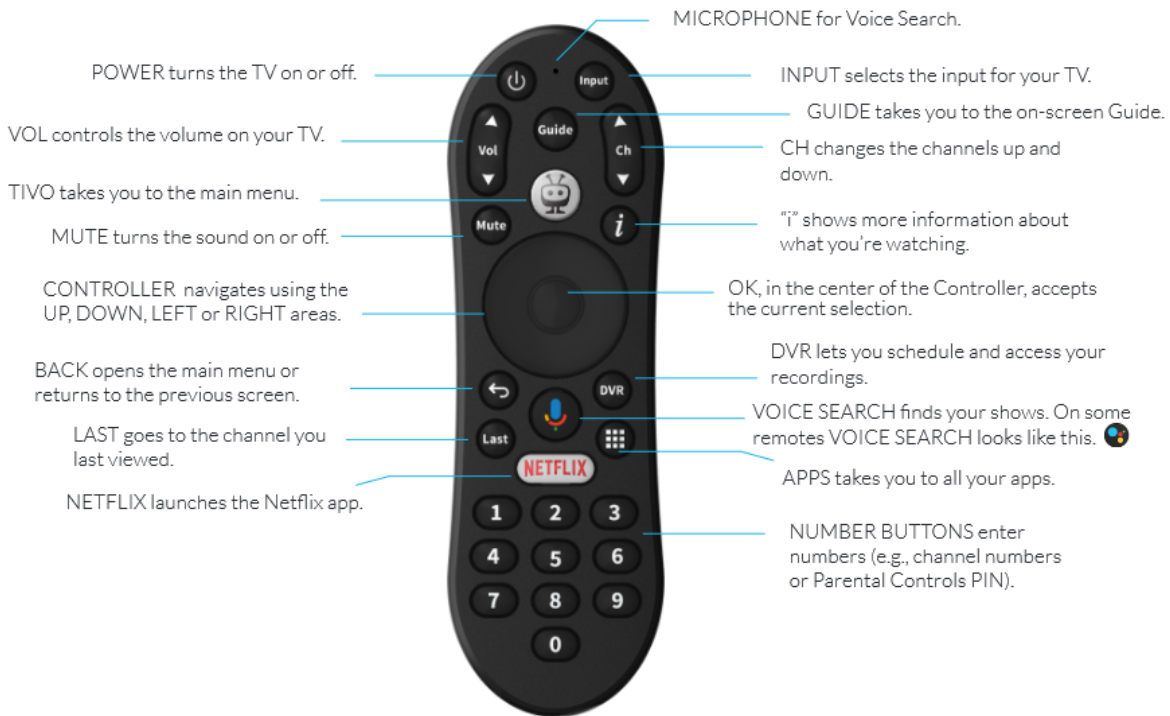

3. Remote Control Button Explained

GET TO KNOW YOUR REMOTE CONTROL