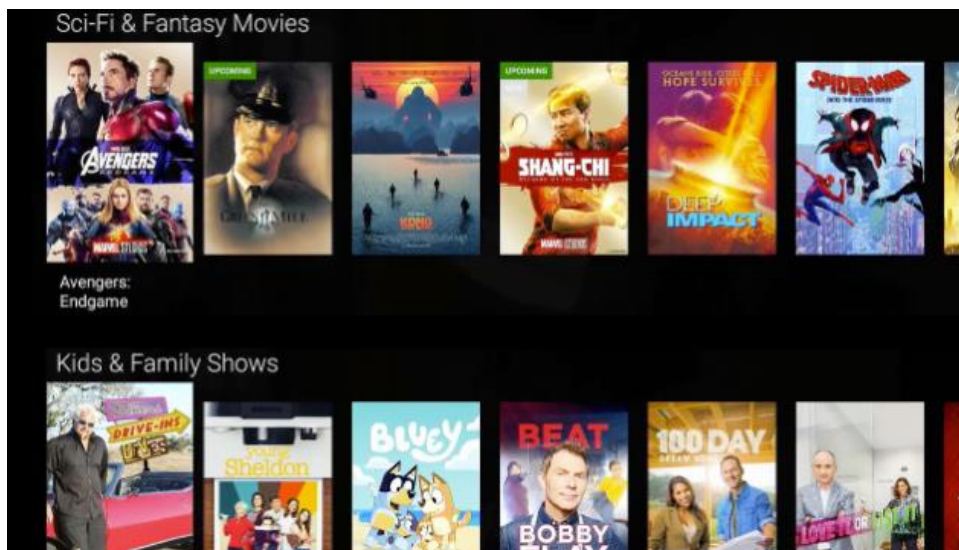

1. Force1 Main Menu

- You can easily access popular destinations from the Main Menu, like the Home Screen, Guide, Shows, Movies, and Apps.
- Press the TiVo button  on our remote control to get to the main menu.

2. The Home Screen

- The Home screen is your hub for finding great content to watch. Browse categories like Sports, News, Kids, and Popular Shows, or check out live sports or shows on now.
- When you find something you like, select it to see the details, watch it, or set up a recording.